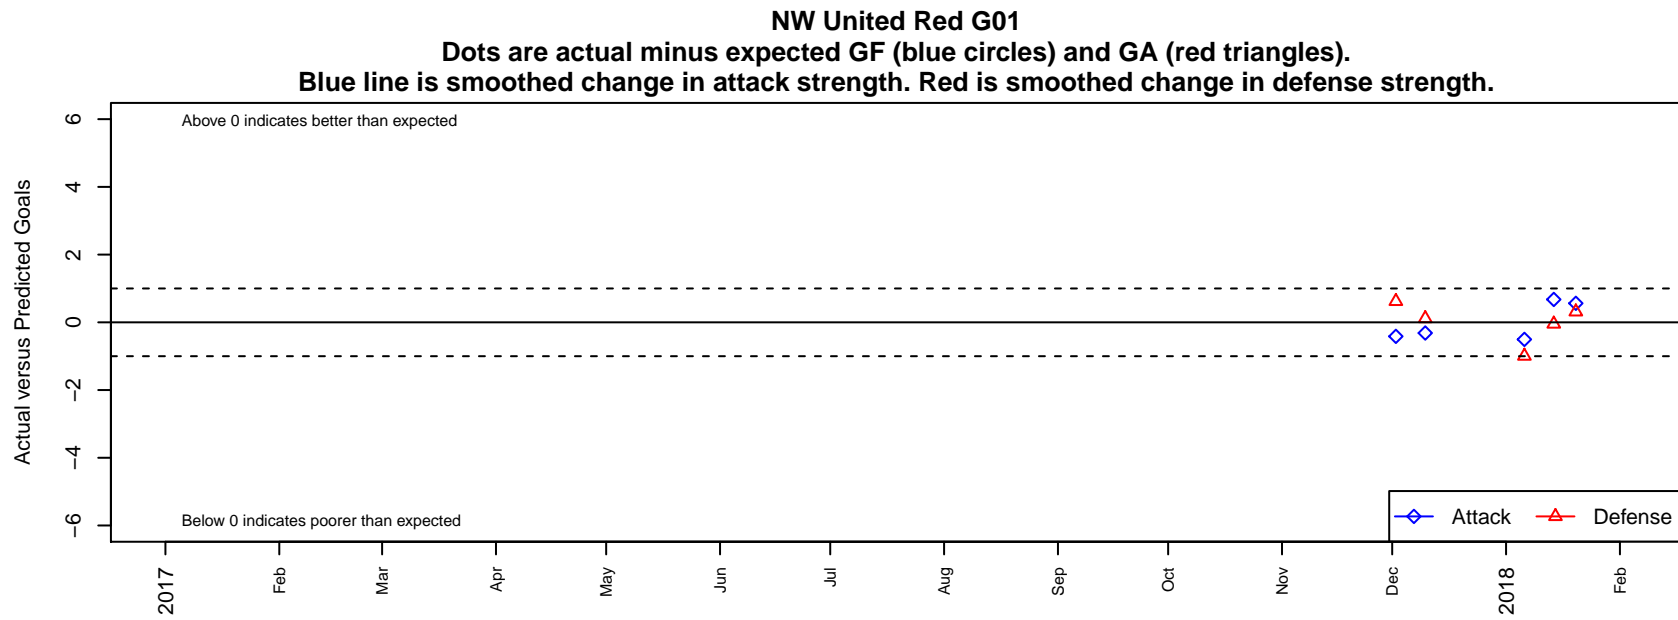

# NW United Red G01

NW United FC  
Burlington, WA  
G01 total strength=1111  
attack=2.72 defense=3.19  
fall league = NPSL Div 2 (01) U17

alt names used:

Venues played:  
2017 NPSL Division 2 (01) U17

<b>date</b>	<b>home</b>		<b>away</b>		<b>venue</b>	<b>pred.home</b>	<b>pred.away</b>
2018-01-20	FWFC Fireballs G01	0	NW United Red G01	3	2017 NPSL Division 2 (01) U17	0.31	2.44
2018-01-14	NW United Red G01	1	South Whidbey Reign G01	1	2017 NPSL Division 2 (01) U17	0.32	0.95
2018-01-06	Seattle United Shoreline Blue G01	3	NW United Red G01	0	2017 NPSL Division 2 (01) U17	2.00	0.50
2017-12-10	NW United Red G01	0	BIFC Blue G01	3	2017 NPSL Division 2 (01) U17	0.32	3.11
2017-12-02	Lake Hills Extreme G01	4	NW United Red G01	0	2017 NPSL Division 2 (01) U17	4.62	0.41